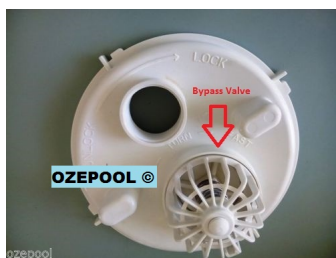

SP5000 PARAMOUNT SKIMTROL

MRRP\$80.08 SKIMTROL SP5000, LOCK DOWN, with "O" RING, ADJUSTABLE BYPASS VALVE for SKIMMING AND VACUUMING AT THE SAME TIME I measure main outside dia 208mm, 4 ears and lock add more, "O" ring outside dia 190 mm Skimtrol is ideal for use with auto cleaners. Allows bypass flow adjustment for surface skimming and bottom cleaning with your auto pool cleaner, excellent vacuum suction control. Includes lock down made for Waterco SP5000 skimmer boxes, very nicely finished product

Manufacturer [Skimtrol](#)

Description MRRP\$80.08

**SKIMTROL SP5000, LOCK DOWN, with "O" RING,
ADJUSTABLE BYPASS VALVE for SKIMMING AND VACUUMING AT THE
SAME TIME**

**I measure main outside dia 208mm, 4 ears and lock add more,
"O" ring outside dia 190 mm**

Skimtrol is ideal for use with auto cleaners.

Allows bypass flow adjustment for surface skimming and bottom cleaning

with your auto pool cleaner, excellent vacuum suction control.

Includes lock down made for Waterco SP5000 skimmer boxes,