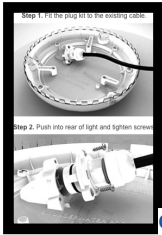

QC Series

LED Surface Mounted Pool Lights For New Concrete Pools

Now Available

CALL BOB on 0243690299 for more info, or to order

Units in box: 1

Reviews

There are yet no reviews for this product.