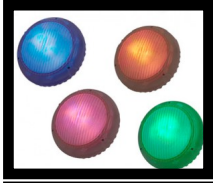

UNDER WATER LIGHTS incl LEDs: Aqua Quip LED surface mount

SPECIFICATION

QC Series

LED Surface Mounted Pool Lights For Existing Pools

Upgrade Your Fixed Colour LED Surface Mounted Pool Light by lowering the pool water level or changing the transformer. Variable Voltage allows the user to program their favourite mode. Choose from a variety of scroll and flash modes or program your own favourite default colour by selecting from the innovative Colour Palette Selection Mode. Aqua-Quip Surface Mounted Pool Lights can be operated from voltages between 12v AC to 32V AC. Convert the following brands in concrete pools: